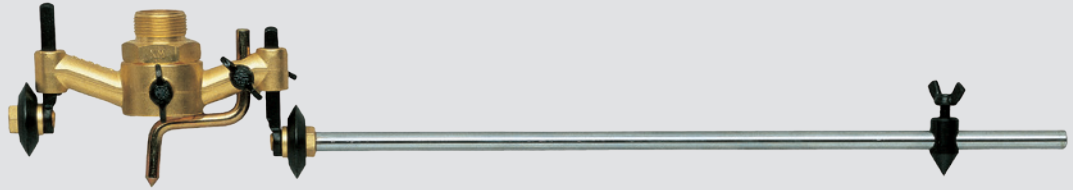

MODEL SHOWN:
188-T (L & R)
188-TT (L6 & R6)
188-GG (L & R)

FLASHBACK ARRESTORS REGULATOR TYPE

FLASHBACK ARRESTORS

FEATURES

- ▶ Prevent reverse flow of gases with built-in check valve;
- ▶ Extinguish flashback fire with sintered metal filter;
- ▶ Thermal cut-off which positively shuts off the gas in case of hose fire, burn or repeated flashbacks (only T version);
- ▶ Pressure operated cut-off which positively shuts off the gas when pressure exceeds (only 3T version).

PART NO.	TYPE	FUEL GAS	MAX FLOW (l/h)	MAX PRESSURE (bar)*				INLET THREAD	OUTLET THREAD
				OX	AC	LPG	H ₂		
188-L	Regulator	Fuel gas	30,000	-	1,5	5	3,5	9/16"-18-UNF-2B-LH	9/16"-18-UNF-2A-LH
188-R	Regulator	Ox	100,000	25	-	-	-	9/16"-18-UNF-2B-RH	9/16"-18-UNF-2A-RH
188-TL	Regulator	Fuel gas	30,000	-	1,5	5	3,5	9/16"-18-UNF-2B-LH	9/16"-18-UNF-2A-LH
188-TR	Regulator	Ox	100,000	25	-	-	-	9/16"-18-UNF-2B-RH	9/16"-18-UNF-2A-RH
188-TTL6	Hose to hose	Fuel gas	20,000	-	1,5	4	4,0	∅ hose 1/4" (6 mm)	∅ hose 1/4" (6 mm)
188-TTR6	Hose to hose	Ox	65,000	20	-	-	-	∅ hose 1/4" (6 mm)	∅ hose 1/4" (6 mm)
188-GGL	Torch	Fuel gas	20,000	-	1,5	4	4,0	9/16"-18-UNF-2A-LH	9/16"-18-UNF-2B-LH
188-GGR	Torch	Ox	65,000	15	-	-	-	9/16"-18-UNF-2A-RH	9/16"-18-UNF-2B-RH

*1 bar=100 kPa

ROLLER GUIDES & CIRCLE CUTTING ATTACHMENTS

ROLLER GUIDES & CIRCLE CUTTING ATTACHMENTS

MODEL SHOWN:
R-69-3B

PART NO.	ANGLE	CONNECTION FOR TIPS	CUTTING ATTACHMENTS / CUTTING TORCHES	NOTES
I-69-4	90°	6290	142, 62-5, 42-3, 42-4, 49-3, 572, 72-3, 73-3, 242, 273	Single wheel guide
I-69-5		3690	36-2	
I-69-6		6290	142, 62-5, 42-3, 42-4, 49-3, 572, 72-3, 73-3, 242, 273	
I-69-6-HV	45°-135°	1-101-HV	V-Series	
I-69-7		3690	36-2	
R-69-3B	90°	6290	142, 62-5, 42-3, 42-4, 49-3, 572, 72-3, 73-3, 242, 273	
R-69-4C		8290	NM-250, 880-NM, 59-3, 242-NM, 273-NM	
R-69-880		6290	880, 573	
R-69-A		2890	28, H28	

D-1013

MODEL

CYLINDER KEY

MODEL SHOWN:
D-1013

HOSES

MODEL

HOSES

MODEL SHOWN:
4300533